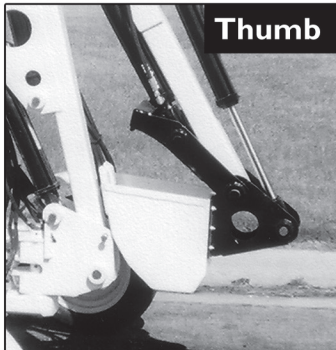

**Tow Combo**

**Thumb**

## The Gan-So Digger

Is a high quality mini backhoe that is designed for highway and off-road towing, or some ATV mounting. **AND DIGS LIKE A CHAMP!**

Wheel width is **FAST AND EASY** to adjust from the standard 76" to 56" for tight areas & now can go almost **ANYWHERE** the ATV can tow it!